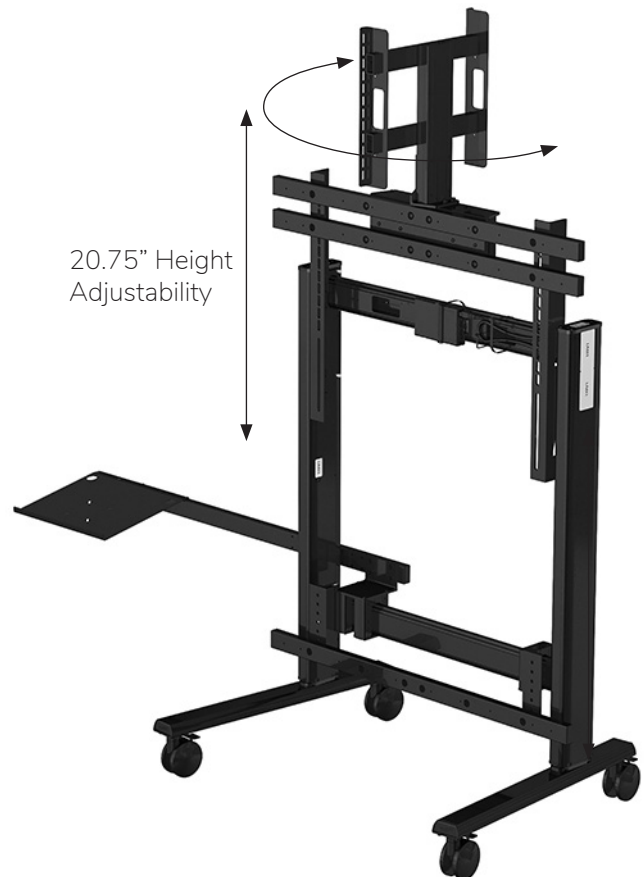

From our professional line, this stand is made to fit whiteboards and ultra short throw projectors combinations up to 96" and 225 lbs. It comes standard with a laptop tray, 6 outlet power bar to accommodate your equipment and an object detection module to protect against equipment damage and total lock plate mounted casters for durability.

Y7W-Pro

The Y7W-Pro offers a permanently mounted electric height adjustable mobile solution for your whiteboard and ultra short throw projectors. From our professional line, this stand is made to fit whiteboards and ultra short throw projectors combinations up to 96" and 225 lbs. It comes standard with a laptop tray, 6 outlet power bar to accommodate your equipment and an object detection module to protect against equipment damage and total lock plate mounted casters for durability.

FEATURES

- Accommodates whiteboards up to 96"
- Electric height adjustment of 20.75"
- Built to UL Standards
- Heavy duty total locking castors
- Power outlet bar with 6 inputs and 10' cord
- Standard Laptop Tray
- Powder coated frame finish - standard colour is RAL9005 (Black)
- Other colors available - subject to upcharge
- Quick and Easy Install

Rotates 90° to allow projector to be in line with whiteboard during transportation from room to room

20.75" Height Adjustability

Electronic Tray Controls (Included)