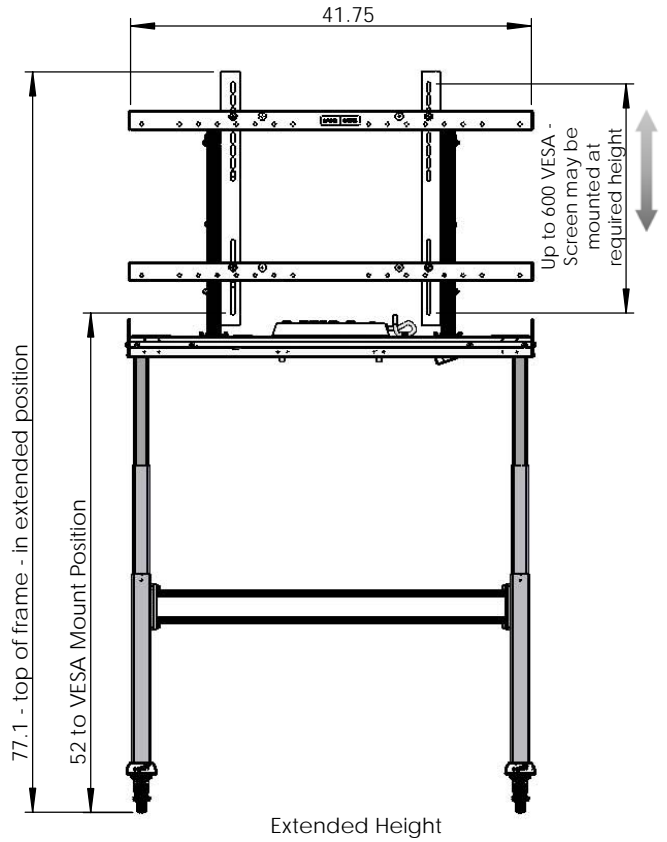

Plan View

Optional Laptop Tray
(sold and shipped
separately)

Peregrine - G5ZL Box
(without optional accessories)

Single Unit
Dimensions: 44.25" x 26" x 8.25"
Weight: 100 lbs

Pallet Quantity - 10
Dimensions: 48" x 48" x 60" tall
Weight: 1100 lbs approximately

↑ Peregrine - G5ZL Cart

Peregrine - G5ZL Optional laptop tray ↓

Peregrine - Laptop Box
(ships separately)

Single Unit
Dimensions: 23" x 13" x 2.5"
Weight: 10 lbs

Multiple installation
points to match
IFP / TV screen width

Tray may be installed
left or right sided
(shown right side)

Maximum laptop weight
for this accessory is 15 lbs