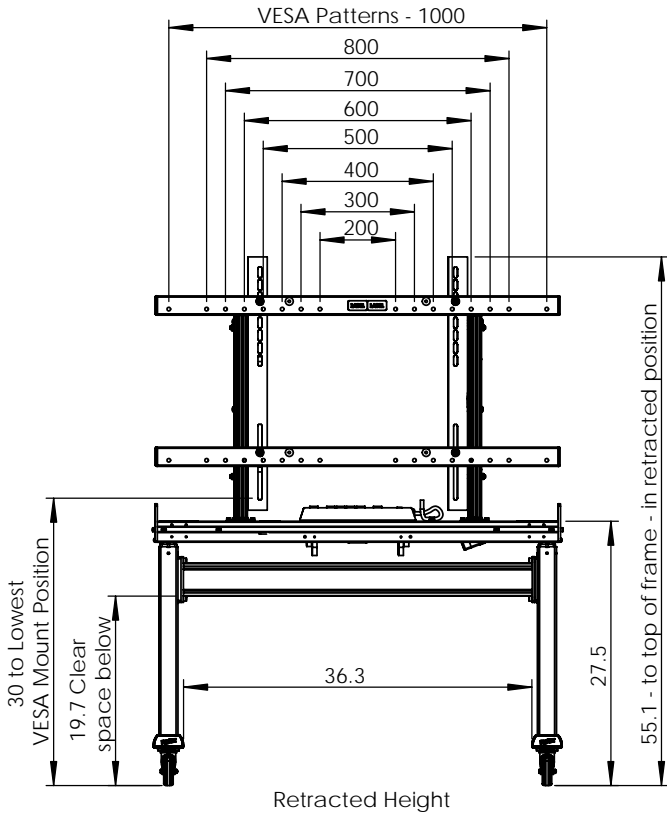

Plan View

Optional Laptop Tray
(sold and shipped
separately)

Peregrine - G5ZL Box
(without optional accessories)

Single Unit
Dimensions: 44.25" x 26" x 8.25"
Weight: 100 lbs

Pallet Quantity - 10
Dimensions: 48" x 48" x 60" tall
Weight: 1100 lbs approximately

↑ Peregrine - G5ZL Cart

Peregrine - G5ZL Optional laptop tray ↓

Peregrine - Laptop Box
(ships separately)

Single Unit
Dimensions: 23" x 13" x 2.5"
Weight: 10 lbs

Multiple installation
points to match
IFP / TV screen width

Tray may be installed
left or right sided
(shown right side)

Maximum laptop weight
for this accessory is 15 lbs