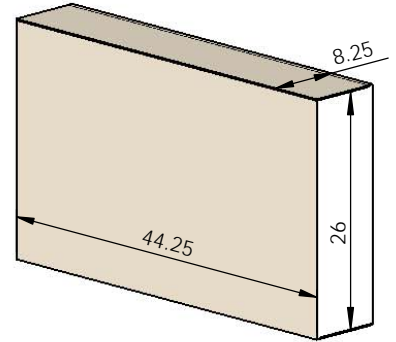

Plan View

Optional Laptop Tray
(sold and shipped
separately)

Peregrine - G5ZL Box
(without optional accessories)

Single Unit
Dimensions: 44.25" x 26" x 8.25"
Weight: 100 lbs

Pallet Quantity - 10
Dimensions: 48" x 48" x 60" tall
Weight: 1100 lbs approximately

↑ Peregrine - G5ZL Cart

Peregrine - G5ZL Optional laptop tray ↓

Peregrine - Laptop Box
(ships separately)

Single Unit
Dimensions: 23" x 13" x 2.5"
Weight: 10 lbs

Multiple installation
points to match
IFP / TV screen width

Tray may be installed
left or right sided
(shown right side)

Maximum laptop weight
for this accessory is 15 lbs