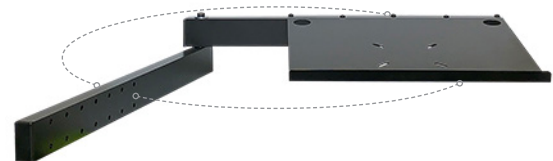

Right Mounted Tray