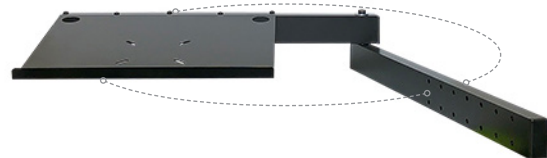

The G5Z-ACC-TLT laptop tray offers ultimate maneuverability and may be mounted to the left or right of your ProLift Stand. Featuring a large tray, this accessory offers enough room to secure your laptop. The mount features multiple attachment holes to ensure that your laptop accessory feels like a part of your LCD/LED/Interactive Panel.

FEATURES

- Laptop tray - 12" x 15"
- Side to side adjustment of 12.5"
- May be mounted left or right side of main frame
- Available in Black (default)
- Quick and Easy Install

SHIPPING

- Shipping dimensions - 23" x 13" x 2.5"
- Shipping weight - 10 lbs

OTHER ACCESSORIES

- Sound Bar Bracket - (G5Z-ACC-SBB)
- PC Tray - (G5Z-ACC-PCT)
- Document Camera Tray - (G5Z-ACC-DCT)
- Video Camera Tray - (G5Z-ACC-VCT)
- Cordless Remote Control

Top Laptop Tray G5Z-ACC-TLT

Showing laptop (not included)

Right Mounted Tray

Left Mounted Tray