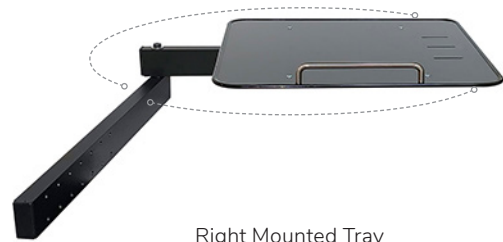

ProLift adjustable document/camera tray

The **G5Z-ACC-DCT** document/camera tray offers ultimate maneuverability and may be mounted to the left or right of your ProLift Stand.

G5Z-ACC-DCT

The G5Z-ACC-DCT document/camera tray offers ultimate maneuverability and may be mounted to the left or right of your ProLift Stand. Featuring a large tray, this accessory offers enough room to secure your document camera and your document to be projected. The built in slots on the tray are used to secure your document camera.

FEATURES

- Document tray - 18" x 18"
- Slots to secure document camera
- Large format to accommodate paper and document camera
- May be mounted left or right side of main frame
- Available in Black (default)
- Quick and Easy Install

SHIPPING

- Shipping dimensions - 20" x 20" x 2"
- Shipping weight - 15 lbs

OTHER ACCESSORIES

- Top Laptop Tray - (G5Z-ACC-TLT)
- Sound Bar Bracket - (G5Z-ACC-SBB)
- PC Tray - (G5Z-ACC-PCT)
- Video Camera Tray - (G5Z-ACC-VCT)
- Cordless Remote Control

Document/Camera Tray G5Z-ACC-DCT
Showing Document Camera (not included)

Right Mounted Tray

Left Mounted Tray