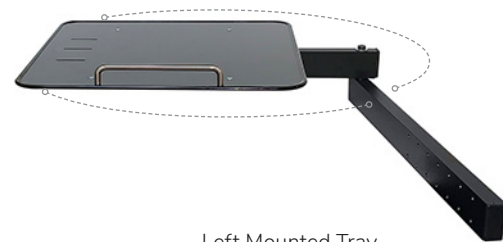

ProLift adjustable document/camera tray

The **G5Z-ACC-DCT** document/camera tray offers ultimate maneuverability and may be mounted to the left or right of your ProLift Stand.

G5Z-ACC-DCT

The G5Z-ACC-DCT document/camera tray offers ultimate maneuverability and may be mounted to the left or right of your ProLift Stand. Featuring a large tray, this accessory offers enough room to secure your document camera and your document to be projected. The built in slots on the tray are used to secure your document camera.

FEATURES

- Document tray - 18" x 18"
- Slots to secure document camera
- Large format to accommodate paper and document camera
- May be mounted left or right side of main frame
- Available in Black (default)
- Quick and Easy Install

SHIPPING

- Shipping dimensions - 20" x 20" x 2"
- Shipping weight - 15 lbs

OTHER ACCESSORIES

- Top Laptop Tray - (G5Z-ACC-TLT)
- Sound Bar Bracket - (G5Z-ACC-SBB)
- PC Tray - (G5Z-ACC-PCT)
- Video Camera Tray - (G5Z-ACC-VCT)
- Cordless Remote Control

Document/Camera Tray G5Z-ACC-DCT
Showing Document Camera (not included)

Right Mounted Tray

Left Mounted Tray